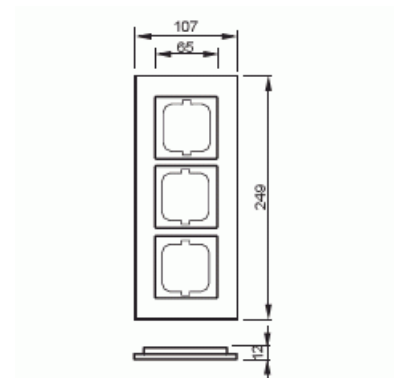

Cover frame

Cover frame, Carat, 3-gang, Black

Tyyppi: 1723-825**Tuotekoodi:** 2CKA001754A4324**GTIN:** 4011395088937

Flush mounting cover frame for 1-gang cover plated accessories, such as switches. Material glass. Cleaning with a mild, standard household detergent. The use of strong dissolvents should be avoided.

Tekniset tiedot

Luokitus

Enclosure class:	IP20
------------------	------

Colors

Colour:	Black
---------	-------

Pakkaus

Paketti:	1
Yksikkö:	kpl

ETIM Data

ETIM Version:	ETIM-9.0
---------------	----------

ETIM Class:	EC000007
Number of units:	3
Mounting direction:	Horizontal and vertical
Number of units horizontal:	3
Number of units vertical:	3
With mounting grid:	Ei
Flush-mounted installation:	Kyllä
Suitable for floor box:	Ei
Suitable for wall duct:	Kyllä
Suitable for built-in installation:	Ei
Label space/information surface:	Ei
Material:	Glass
Material quality:	Glass
Halogen free:	Kyllä
Anti-bacterial treatment:	Ei
Surface protection:	Untreated
Surface finishing:	Glossy
Colour:	Black
Transparent:	Ei
With hinged lid:	Ei
Degree of protection (IP):	IP20
Impact strength:	IK03
Type of fastening:	Clamp mounting
Width:	107 mm
Height:	249 mm
Depth:	11 mm
Built-in width:	63 mm
Built-in height:	63 mm
Diameter bore hole (opening):	71 mm