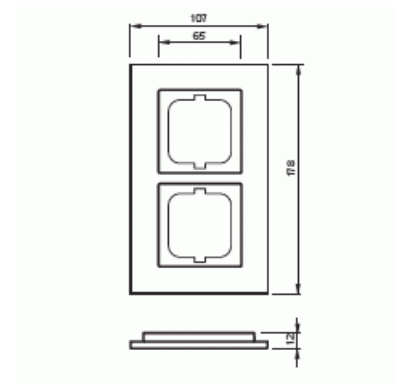

Cover frame

Cover frame, Carat, 2-gang, Black

Tyyppi: 1722-825**Tuotekoodi:** 2CKA001754A4323**GTIN:** 4011395088920

Flush mounting cover frame for 1-gang cover plated accessories, such as switches. Material glass. Cleaning with a mild, standard household detergent. The use of strong dissolvents should be avoided.

Tekniset tiedot

Luokitus

Enclosure class:	IP20
------------------	------

Colors

Colour:	Black
---------	-------

Pakkaus

Paketti:	1
Yksikkö:	kpl

ETIM Data

ETIM Version:	ETIM-9.0
---------------	----------

ETIM Class:	EC000007
Number of units:	2
Mounting direction:	Horizontal and vertical
Number of units horizontal:	2
Number of units vertical:	2
With mounting grid:	Ei
Flush-mounted installation:	Kyllä
Suitable for floor box:	Ei
Suitable for wall duct:	Kyllä
Suitable for built-in installation:	Ei
Label space/information surface:	Ei
Material:	Glass
Material quality:	Glass
Halogen free:	Kyllä
Anti-bacterial treatment:	Ei
Surface protection:	Untreated
Surface finishing:	Glossy
Colour:	Black
Transparent:	Ei
With hinged lid:	Ei
Degree of protection (IP):	IP20
Impact strength:	IK03
Type of fastening:	Clamp mounting
Width:	107 mm
Height:	178 mm
Depth:	11 mm
Built-in width:	63 mm
Built-in height:	63 mm
Diameter bore hole (opening):	71 mm