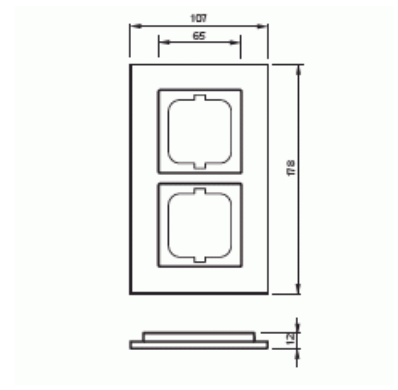

Cover frame

Cover frame, Carat, 2-gang, Black

Tyyppi: 1722-825**Tuotekoodi:** 2CKA001754A4323**GTIN:** 4011395088920

Flush mounting cover frame for 1-gang cover plated accessories, such as switches. Material glass. Cleaning with a mild, standard household detergent. The use of strong dissolvents should be avoided.

Tekniset tiedot

Luokitus

Enclosure class:	IP20
------------------	------

Colors

Colour:	Black
---------	-------

Pakkaus

Paketti:	1
Yksikkö:	kpl

ETIM Data

ETIM Version:	ETIM-9.0
---------------	----------

ETIM Class:	EC000007
Number of units:	2
Mounting direction:	Horizontal and vertical
Number of units horizontal:	2
Number of units vertical:	2
With mounting grid:	Ei
Flush-mounted installation:	Kyllä
Suitable for floor box:	Ei
Suitable for wall duct:	Kyllä
Suitable for built-in installation:	Ei
Label space/information surface:	Ei
Material:	Glass
Material quality:	Glass
Halogen free:	Kyllä
Anti-bacterial treatment:	Ei
Surface protection:	Untreated
Surface finishing:	Glossy
Colour:	Black
Transparent:	Ei
With hinged lid:	Ei
Degree of protection (IP):	IP20
Impact strength:	IK03
Type of fastening:	Clamp mounting
Width:	107 mm
Height:	178 mm
Depth:	11 mm
Built-in width:	63 mm
Built-in height:	63 mm
Diameter bore hole (opening):	71 mm