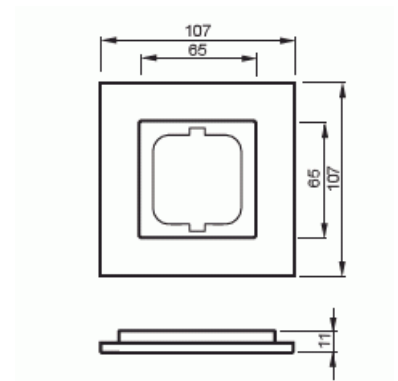

Cover frame

Cover frame, Carat, 1-gang, Black

Tyyppi: 1721-825**Tuotekoodi:** 2CKA001754A4322**GTIN:** 4011395088913

Flush mounting cover frame for 1-gang cover plated accessories, such as switches. Material glass. Cleaning with a mild, standard household detergent. The use of strong dissolvents should be avoided.

Tekniset tiedot

Luokitus

Enclosure class:	IP20
------------------	------

Colors

Colour:	Black
---------	-------

Pakkaus

Paketti:	1
Yksikkö:	kpl

ETIM Data

ETIM Version:	ETIM-9.0
---------------	----------

Tuotekortti

Cover frame, Carat, 1-gang, Black

ETIM Class:	EC000007
Number of units:	1
Mounting direction:	Horizontal and vertical
Number of units horizontal:	1
Number of units vertical:	1
With mounting grid:	Ei
Flush-mounted installation:	Kyllä
Suitable for floor box:	Ei
Suitable for wall duct:	Kyllä
Suitable for built-in installation:	Ei
Label space/information surface:	Ei
Material:	Glass
Material quality:	Glass
Halogen free:	Kyllä
Anti-bacterial treatment:	Ei
Surface protection:	Untreated
Surface finishing:	Glossy
Colour:	Black
Transparent:	Ei
With hinged lid:	Ei
Degree of protection (IP):	IP20
Impact strength:	IK03
Type of fastening:	Clamp mounting
Width:	107 mm
Height:	107 mm
Depth:	11 mm
Built-in width:	63 mm
Built-in height:	63 mm
Diameter bore hole (opening):	71 mm