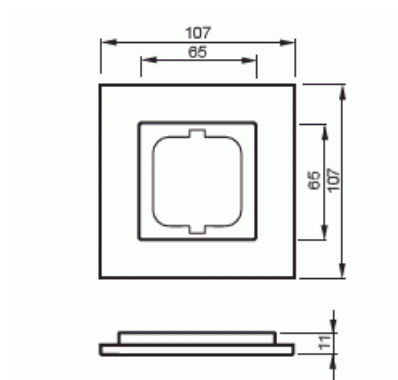

Cover frame

Cover frame, Carat, 1-gang, Black

Tyyppi: 1721-825**Tuotekoodi:** 2CKA001754A4322**GTIN:** 4011395088913

Flush mounting cover frame for 1-gang cover plated accessories, such as switches. Material glass. Cleaning with a mild, standard household detergent. The use of strong dissolvents should be avoided.

Tekniset tiedot

Luokitus

Enclosure class:	IP20
------------------	------

Colors

Colour:	Black
---------	-------

Pakkaus

Paketti:	1
Yksikkö:	kpl

ETIM Data

ETIM Version:	ETIM-9.0
---------------	----------

Tuotekortti

Cover frame, Carat, 1-gang, Black

ETIM Class:	EC000007
Number of units:	1
Mounting direction:	Horizontal and vertical
Number of units horizontal:	1
Number of units vertical:	1
With mounting grid:	Ei
Flush-mounted installation:	Kyllä
Suitable for floor box:	Ei
Suitable for wall duct:	Kyllä
Suitable for built-in installation:	Ei
Label space/information surface:	Ei
Material:	Glass
Material quality:	Glass
Halogen free:	Kyllä
Anti-bacterial treatment:	Ei
Surface protection:	Untreated
Surface finishing:	Glossy
Colour:	Black
Transparent:	Ei
With hinged lid:	Ei
Degree of protection (IP):	IP20
Impact strength:	IK03
Type of fastening:	Clamp mounting
Width:	107 mm
Height:	107 mm
Depth:	11 mm
Built-in width:	63 mm
Built-in height:	63 mm
Diameter bore hole (opening):	71 mm