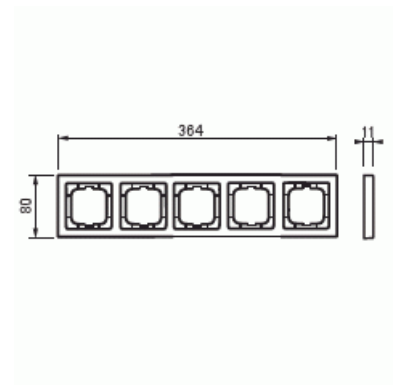

# Cover frame

Cover frame, 80mm, 5-gang, steel

**Tyyppi:** 1725-866K

**Tuotekoodi:** 2CKA001754A4321

**GTIN:** 4011395088425

Flush mounting cover frame for 1-gang accessories, such as switches. The surface is pure stainless steel and easy to keep clean. Cleaning with a mild, standard household detergent. Be careful when cleaning with a powerful dissolvent.

# Tuotekortti

Cover frame, 80mm, 5-gang, steel

Number of units horizontal:	5
Number of units vertical:	5
With mounting grid:	Ei
Flush-mounted installation:	Kyllä
Suitable for floor box:	Ei
Suitable for wall duct:	Kyllä
Suitable for built-in installation:	Ei
Label space/information surface:	Ei
Material:	Metal
Material quality:	Stainless steel
Halogen free:	Kyllä
Anti-bacterial treatment:	Ei
Surface protection:	Untreated
Surface finishing:	Matt
Colour:	Stainless steel
Transparent:	Ei
With hinged lid:	Ei
Degree of protection (IP):	IP20
Impact strength:	IK03
Type of fastening:	Clamp mounting
Width:	80 mm
Height:	364 mm
Depth:	11 mm
Built-in width:	63 mm
Built-in height:	63 mm
Diameter bore hole (opening):	71 mm