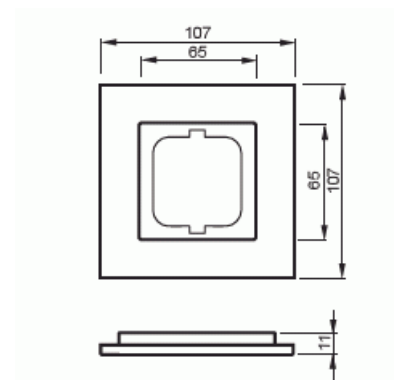

# Cover frame

Cover frame, Carat, 1-gang, Bronze

**Tyyppi:** 1721-821

**Tuotekoodi:** 2CKA001754A4258

**GTIN:** 4011395056875

Flush mounting cover frame for 1-gang cover plated accessories, such as switches. Material bronze casting. Cleaning with a mild, standard neutral household detergent. The patinated surface can be polished with a silver polish, in which case the typical color of bronze is altered temporarily. The use of strong dissolvents should be avoided.

# Tuotekortti

Cover frame, Carat, 1-gang, Bronze

Flush-mounted installation:	Kyllä
Suitable for floor box:	Ei
Suitable for wall duct:	Kyllä
Suitable for built-in installation:	Ei
Label space/information surface:	Ei
Material:	Other
Material quality:	Other
Halogen free:	Kyllä
Anti-bacterial treatment:	Ei
Surface protection:	Sand-cast
Surface finishing:	Matt
Colour:	Bronze
Transparent:	Ei
With hinged lid:	Ei
Degree of protection (IP):	IP20
Impact strength:	IK03
Type of fastening:	Clamp mounting
Width:	107 mm
Height:	107 mm
Depth:	11 mm
Built-in width:	63 mm
Built-in height:	63 mm
Diameter bore hole (opening):	71 mm