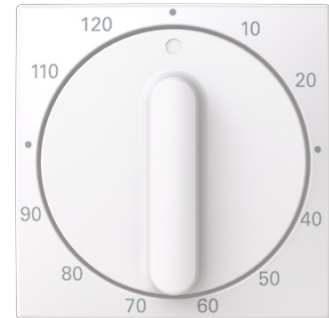

Control element/cover plate

Cover Plate Time switch Turn button 10 ...
120 Min white - Saga

Tyyppi: 1771-916-103-510

Tuotekoodi: 2CKA001753A9987

GTIN: 4011395316498

Running time: 120 min

Tekniset tiedot

Luokitus

Suitable for degree of protection (IP): IP20

Pakkaus

Paketti: 1/10

Yksikkö: kpl

ETIM Data

ETIM Version: ETIM-9.0

ETIM Class: EC000011

Model: Turn button

Imprint/indication: Symbol "0"

Scannable symbol/barrier free: Ei

Utilization: Time switch

Suitable for touch sensor connector for bus system: Ei

Type of fastening: Screw mounting

Monitoring window/light outlet: Ei

Material: Plastic

Tuotekortti

Cover Plate Time switch Turn button 10 ... 120 Min white - Saga

Material quality:	Thermoplastic
Halogen free:	Ei
Surface protection:	Untreated
Surface finishing:	Glossy
Anti-bacterial treatment:	Ei
Colour:	White
RAL-number (similar):	9003
With label area:	Ei
With exchangeable lens/symbol:	Ei
Impact strength:	IK03
Width:	55 mm
Height:	55 mm
Depth:	20.4 mm