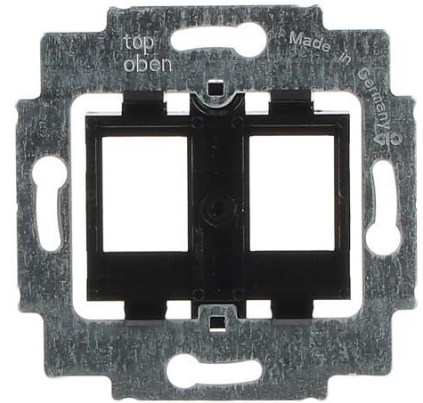

# Tele outlet

Supporting frame insert for 2xRJ45, black, AMP

**Tyyppi:** 1814

**Tuotekoodi:** 2CKA001753A8063

**GTIN:** 4011395743904

Insert for two AMP RJ45 connectors. Body color is black. Use with Impressivo center plates 1800-xx or Jussi center plate 1800U.

### Luokitus

Suitable for degree of protection (IP):	IP20
---	------

### ETIM Data

ETIM Version:	ETIM-9.0
ETIM Class:	EC000018
Assembly arrangement:	Basic element
Utilization:	Modular Jack
Support ring:	Kyllä
With dust cover:	Ei
With hinged lid:	Ei

Outlet direction:	Straight
Imprintable label:	Without indication field
With imprint:	Ei
Mounting method:	Flush mounted (plaster)
Material:	Plastic
Material quality:	Thermoplastic
Halogen free:	Kyllä
Anti-bacterial treatment:	Ei
Surface protection:	Untreated
Surface finishing:	Matt
Colour:	Black
Transparent:	Ei
Type of fastening:	Mounting with screw
Number of modules (module system):	1
With buses/couplings:	Ei
Suitable for number of connectors:	2
With strain relief:	Ei
Shielded buses:	Ei
Shielded housing:	Ei
Luster terminal:	Ei
With lighting:	Ei
Device width:	71 mm
Device height:	71 mm
Device depth:	22.5 mm
Min. depth of built-in installation box:	32 mm