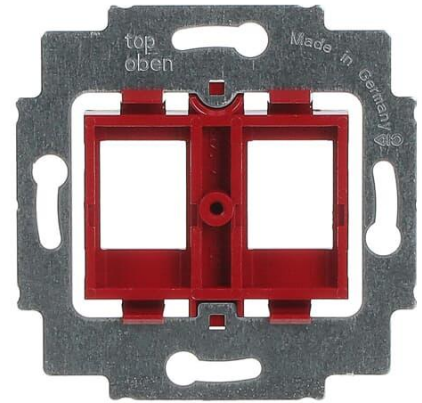

# Tele outlet

Supporting frame insert for 2xRJ45, red, Keystone

**Tyyppi:** 1812

**Tuotekoodi:** 2CKA001753A8055

**GTIN:** 4011395743805

Insert for two Keystone RJ45 connectors. Body color is red. Use with Impressivo center plates 1800-xx or Jussi center plate 1800U.

### Luokitus

Suitable for degree of protection (IP):	IP20
---	------

### ETIM Data

ETIM Version:	ETIM-9.0
ETIM Class:	EC000018
Assembly arrangement:	Basic element
Utilization:	Modular Jack
Support ring:	Kyllä
With dust cover:	Ei
With hinged lid:	Ei

Outlet direction:	Straight
Imprintable label:	Without indication field
With imprint:	Ei
Mounting method:	Flush mounted (plaster)
Material:	Plastic
Material quality:	Thermoplastic
Halogen free:	Kyllä
Anti-bacterial treatment:	Ei
Surface protection:	Untreated
Surface finishing:	Matt
Colour:	Red
Transparent:	Ei
Type of fastening:	Mounting with screw
Number of modules (module system):	1
With buses/couplings:	Ei
Suitable for number of connectors:	2
With strain relief:	Ei
Shielded buses:	Ei
Shielded housing:	Ei
Luster terminal:	Ei
With lighting:	Ei
Device width:	71 mm
Device height:	71 mm
Device depth:	22.5 mm
Min. depth of built-in installation box:	32 mm