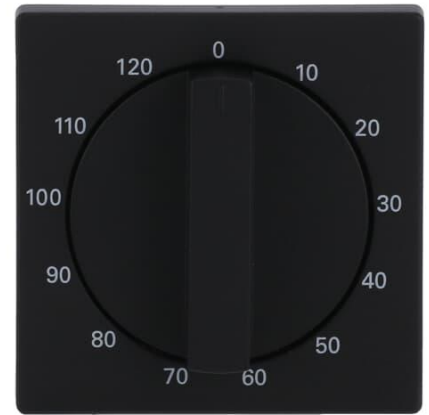

Cover Plate, turning handle

Tyyppi: 1771-885-103

Tuotekoodi: 2CKA001753A0304

GTIN: 4011395227336

Tekniset tiedot

Luokitus

Suitable for degree of protection (IP):	IP20
---	------

ETIM Data

ETIM Version:	ETIM-9.0
ETIM Class:	EC000011
Model:	Turn button
Imprint/indication:	Symbol "0"
Scannable symbol/barrier free:	Ei
Utilization:	Time switch
Suitable for touch sensor connector for bus system:	Ei
Type of fastening:	Screw mounting
Monitoring window/light outlet:	Ei
Material:	Plastic
Material quality:	Thermoplastic
Halogen free:	Ei
Surface protection:	Lacquered
Surface finishing:	Matt
Anti-bacterial treatment:	Ei

Tuotekortti

Cover Plate, turning handle

Colour:	Black
RAL-number (similar):	9005
With label area:	Ei
With exchangeable lens/symbol:	Ei
Impact strength:	IK03
Width:	63 mm
Height:	63 mm
Depth:	21.6 mm