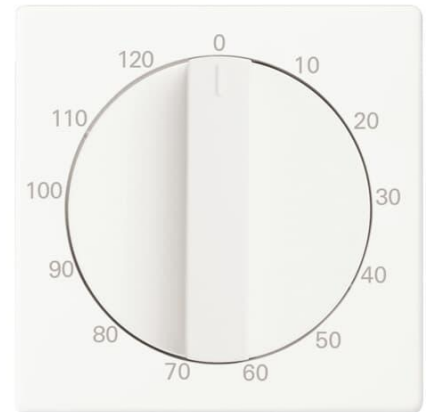

Cover Plate, turning handle

Tyyppi: 1771-884-103

Tuotekoodi: 2CKA001753A0303

GTIN: 4011395226667

Tekniset tiedot

Luokitus

Suitable for degree of protection (IP):	IP20
---	------

ETIM Data

ETIM Version:	ETIM-9.0
ETIM Class:	EC000011
Model:	Turn button
Imprint/indication:	Symbol "0"
Scannable symbol/barrier free:	Ei
Utilization:	Time switch
Suitable for touch sensor connector for bus system:	Ei
Type of fastening:	Screw mounting
Monitoring window/light outlet:	Ei
Material:	Plastic
Material quality:	Thermoplastic
Halogen free:	Ei
Surface protection:	Lacquered
Surface finishing:	Matt
Anti-bacterial treatment:	Ei

Tuotekortti

Cover Plate, turning handle

Colour:	White
RAL-number (similar):	9016
With label area:	Ei
With exchangeable lens/symbol:	Ei
Impact strength:	IK03
Width:	63 mm
Height:	63 mm
Depth:	21.6 mm