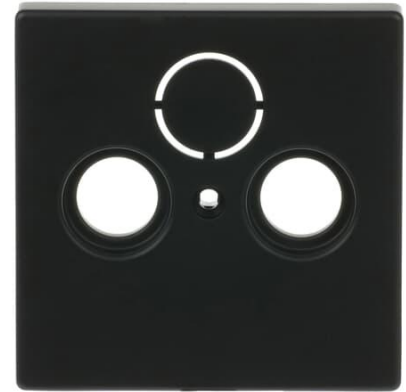

Center plate

Center plate, TV/R/Sat, black matt

Tyyppi: 1743-885

Tuotekoodi: 2CKA001724A4298

GTIN: 4011395128695

Center plate for the most common antenna outlet inserts. The terminal opening "Sat" is closed, but it can be opened at the installation location. It is suitable for the 85mm cover frames. The surface is painted. Cleaning with a mild, standard household detergent. Be careful when cleaning with a powerful dissolvent.

Tekniset tiedot

Luokitus

Suitable for degree of protection (IP):	IP20
---	------

Pakkaus

Paketti:	1
Yksikkö:	kpl

ETIM Data

ETIM Version:	ETIM-9.0
ETIM Class:	EC000018
Assembly arrangement:	Central cover plate
Utilization:	SAT
Support ring:	Ei

With dust cover:	Ei
With hinged lid:	Ei
Outlet direction:	Straight
Imprintable label:	Without indication field
With imprint:	Ei
Mounting method:	Flush mounted (plaster)
Material:	Plastic
Material quality:	Thermoplastic
Halogen free:	Kyllä
Anti-bacterial treatment:	Ei
Surface protection:	Lacquered
Surface finishing:	Matt
Colour:	Black
RAL-number (similar):	9005
Transparent:	Ei
Type of fastening:	Mounting with screw
Number of modules (module system):	1
With buses/couplings:	Ei
Suitable for number of connectors:	3
With strain relief:	Ei
Shielded buses:	Ei
Shielded housing:	Ei
Luster terminal:	Ei
With lighting:	Ei
Device width:	63 mm
Device height:	63 mm
Device depth:	63 mm