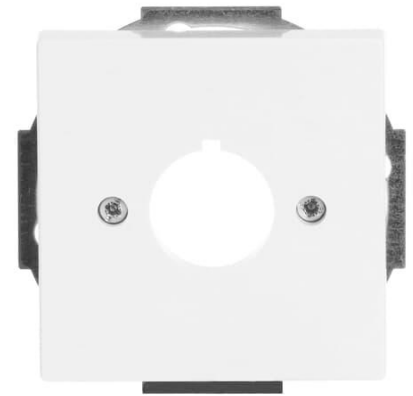

# Tele outlet

Tele outlet, Impressivo, 22,5mm hole, white

**Tyyppi:** 2533-84

**Tuotekoodi:** 2CKA001724A4256

**GTIN:** 4011395065679

Center plate with a round 22,5mm dented opening that prevents rotation. Used for fastening different devices. It is suitable for the 85mm cover frames and with the 2519-xx adapter also for the 100mm cover frames. The manufacture material is a durable high quality plastic. The surface is glossy and easy to keep clean. Cleaning with a mild, standard household detergent. Be careful when cleaning with a powerful dissolvent.

### Luokitus

Suitable for degree of protection (IP):	IP20
---	------

# Tuotekortti

Tele outlet, Impressivo, 22,5mm hole, white

Utilization:	Other
Support ring:	Kyllä
With dust cover:	Ei
With hinged lid:	Ei
Outlet direction:	Straight
With imprint:	Ei
Mounting method:	Flush mounted (plaster)
Material:	Plastic
Material quality:	Thermoplastic
Halogen free:	Kyllä
Anti-bacterial treatment:	Ei
Surface protection:	Untreated
Surface finishing:	Glossy
Colour:	White
RAL-number (similar):	9016
Transparent:	Ei
Type of fastening:	Mounting with screw
Number of modules (module system):	1
With buses/couplings:	Ei
Suitable for number of connectors:	1
With strain relief:	Ei
Shielded buses:	Ei
Shielded housing:	Ei
Luster terminal:	Ei
With lighting:	Ei
Device width:	71 mm
Device height:	71 mm
Device depth:	17.8 mm
Min. depth of built-in installation box:	32 mm