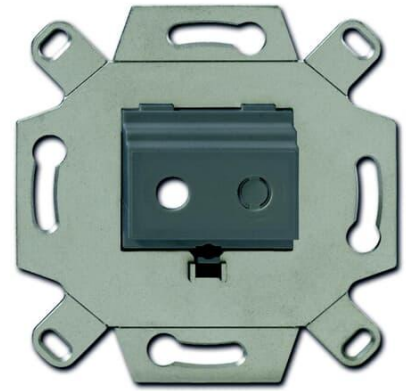

Tele outlet

Tele outlet insert for 2 x Mini Jack connectors

Tyyppi: 0264/13-500

Tuotekoodi: 2CKA000230A0460

GTIN: 4011395167953

Use this insert with Impressivo center plates 1766-xx and Jussi center plate 2539-214. The insert is for 1 or 2 Mini Jack connectors.

Tekniset tiedot

Luokitus

Suitable for degree of protection (IP):	IP20
---	------

Pakkaus

Paketti:	1
Yksikkö:	kpl

ETIM Data

ETIM Version:	ETIM-9.0
ETIM Class:	EC000018
Assembly arrangement:	Basic element
Utilization:	Jack plug
Support ring:	Kyllä
With dust cover:	Ei
With hinged lid:	Ei

Outlet direction:	Straight
Imprintable label:	Without indication field
With imprint:	Ei
Mounting method:	Flush mounted (plaster)
Material:	Metal
Material quality:	Other
Halogen free:	Kyllä
Anti-bacterial treatment:	Ei
Surface protection:	Other
Surface finishing:	Matt
Colour:	Grey
RAL-number (similar):	7005
Transparent:	Ei
Type of fastening:	Mounting with screw
Number of modules (module system):	1
With buses/couplings:	Ei
Suitable for number of connectors:	2
With strain relief:	Ei
Shielded buses:	Ei
Shielded housing:	Ei
Luster terminal:	Ei
With lighting:	Ei
Device width:	71 mm
Device height:	71 mm
Device depth:	16.5 mm
Min. depth of built-in installation box:	32 mm