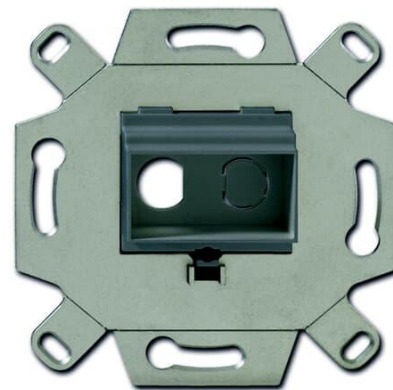

Tele outlet

Tele outlet insert for 2 x RCA connectors

Tyyppi: 0263/13-500

Tuotekoodi: 2CKA000230A0446

GTIN: 4011395167816

Use this insert with Impressivo center plates 1766-xx and Jussi center plate 2539-214. The insert is for 1 or 2 RCA audio/video connectors.

ETIM Class:	EC000018
-------------	----------

Assembly arrangement:	Basic element
-----------------------	---------------

Utilization:	Cinch
--------------	-------

Support ring:	Kyllä
---------------	-------

With dust cover:	Ei
------------------	----

With hinged lid:	Ei
------------------	----

Outlet direction:	Straight
-------------------	----------

Imprintable label:	Without indication field
With imprint:	Ei
Mounting method:	Flush mounted (plaster)
Material:	Metal
Material quality:	Other
Halogen free:	Kyllä
Anti-bacterial treatment:	Ei
Surface protection:	Other
Surface finishing:	Matt
Colour:	Grey
RAL-number (similar):	7005
Transparent:	Ei
Type of fastening:	Mounting with screw
Number of modules (module system):	1
With buses/couplings:	Ei
Suitable for number of connectors:	2
With strain relief:	Ei
Shielded buses:	Ei
Shielded housing:	Ei
Luster terminal:	Ei
With lighting:	Ei
Device width:	71 mm
Device height:	71 mm
Device depth:	16.5 mm
Min. depth of built-in installation box:	32 mm