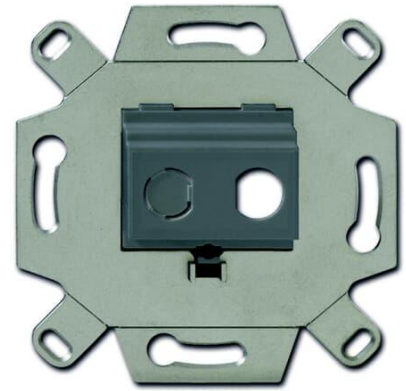

# Tele outlet

Tele outlet insert for 2 x BNC-F type connectors

**Tyyppi:** 0262/13-500

**Tuotekoodi:** 2CKA000230A0438

**GTIN:** 4011395167731

Use this insert with Impressivo center plates 1766-xx and Jussi center plate 2539-214. The insert is for 1 or 2 BNC-F type connectors. Opening for the connectors is 12mm in diameter with a bevel in one sidewall.

### Luokitus

Suitable for degree of protection (IP):	IP20
---	------

Support ring:	Kyllä
---------------	-------

With dust cover:	Ei
------------------	----

With hinged lid:	Ei
Outlet direction:	Straight
Imprintable label:	Without indication field
With imprint:	Ei
Mounting method:	Flush mounted (plaster)
Material:	Metal
Material quality:	Other
Halogen free:	Kyllä
Anti-bacterial treatment:	Ei
Surface protection:	Other
Surface finishing:	Matt
Colour:	Grey
RAL-number (similar):	7005
Transparent:	Ei
Type of fastening:	Mounting with screw
Number of modules (module system):	1
With buses/couplings:	Ei
Suitable for number of connectors:	2
With strain relief:	Ei
Shielded buses:	Ei
Shielded housing:	Ei
Luster terminal:	Ei
With lighting:	Ei
Device width:	71 mm
Device height:	71 mm
Device depth:	17.3 mm
Min. depth of built-in installation box:	32 mm