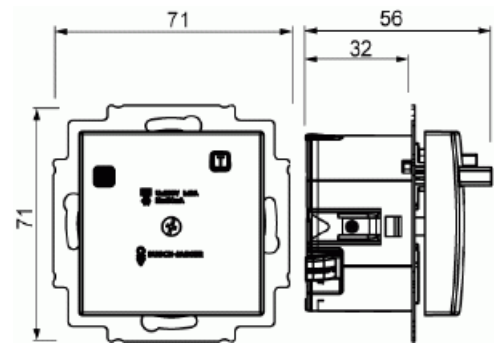

Socket outlet

Residual current device, 1-gang

Tyyppi: 3150UC-916.1

Tuotekoodi: 2CCG001362R0001

GTIN: 7612271518318

IP21

Protection of downstream consumers. Rated actuating current: 30 mA. Release time: ≤ 30 ms. Short-circuit strength: 3000 A (with 25 A GL fuse). Current surge strength: 250 A (8/20) μ s. Without claw fixation. Rated frequency: 45-60 Hz.

Tekniset tiedot

Pakkaus

Paketti:	1/1
Yksikkö:	kpl

ETIM Data

ETIM Version:	ETIM-9.0
ETIM Class:	EC000003
Rated current:	16 A
Rated fault current:	0.03 A
Mounting method:	Other
Degree of protection (IP):	IP21
RAL-number (similar):	9003