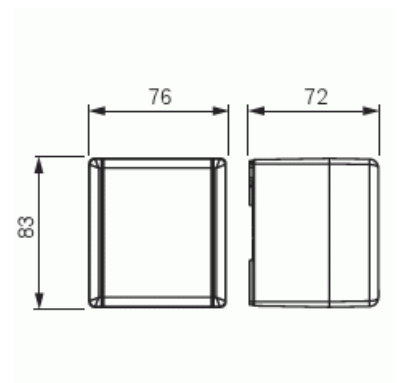

SRCD

Socket residual current device, 30mA, A-type

Tyyppi: 3120EUG-44.2

Tuotekoodi: 2CCF019495R0001

GTIN: 7612271473860

Socket residual current device with a rated current of 16 A and a rated residual current of 30mA.

Pakkaus

| | |
|----------|------|
| Paketti: | 1/10 |
| Yksikkö: | kpl |

ETIM Data

Tuotekortti

Socket residual current device, 30mA, A-type

| | |
|-----------------------------------|------------------------------|
| ETIM Version: | ETIM-9.0 |
| ETIM Class: | EC000125 |
| Number of active pins (round): | 2 |
| With signal lamp: | Ei |
| Number of units: | 1 |
| Number of phases: | 1 |
| Imprint/indication: | None |
| Connection type: | Push-in clamp |
| With hinged lid: | Ei |
| With enhanced contact protection: | Kyllä |
| Label space/information surface: | Ei |
| Colour: | White |
| RAL-number (similar): | 9010 |
| Metallic colour: | Ei |
| Transparent: | Ei |
| Lockable: | Ei |
| Eject-mechanism: | Ei |
| Insulated mounting: | Ei |
| With function lighting: | Ei |
| With orientation lighting: | Ei |
| Over voltage protection: | Ei |
| Fault current protection: | Kyllä |
| With miniature fuse: | Ei |
| Special power supply: | No special power supply |
| Mounting method: | Surface mounted (plaster) |
| Type of fastening: | Mounting with claw and screw |
| Material: | Plastic |
| Material quality: | Thermoplastic |
| Halogen free: | Kyllä |
| Surface protection: | Untreated |
| Surface finishing: | Glossy |
| Anti-bacterial treatment: | Ei |
| With loop through function: | Kyllä |
| With on/off switch: | Ei |