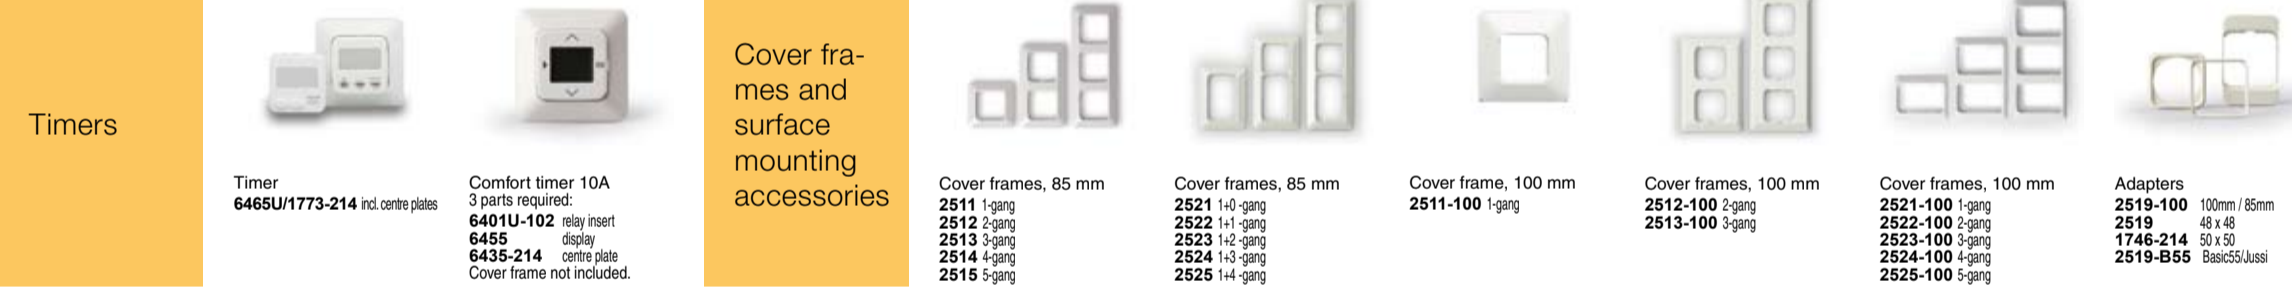

Motion detectors and Watchdogs

Comfort switches
6815U-214 40-300 W
6816U-214 10 A
Standard
6804U/6810-214 180°, 60-420W
Comfort 10A
6401U-101/6800-102 180°
6401/6800-214M 180° multi

Timers

Watchdog Aqua 10A
6401U/6800UW 180°, IP44
Watchdog Professional
6845/11AGM-204 220°
6846AGM-204 280°
Watchdog AlarmLINE
6849AGM-204 220°
6887-204 Corner adapter